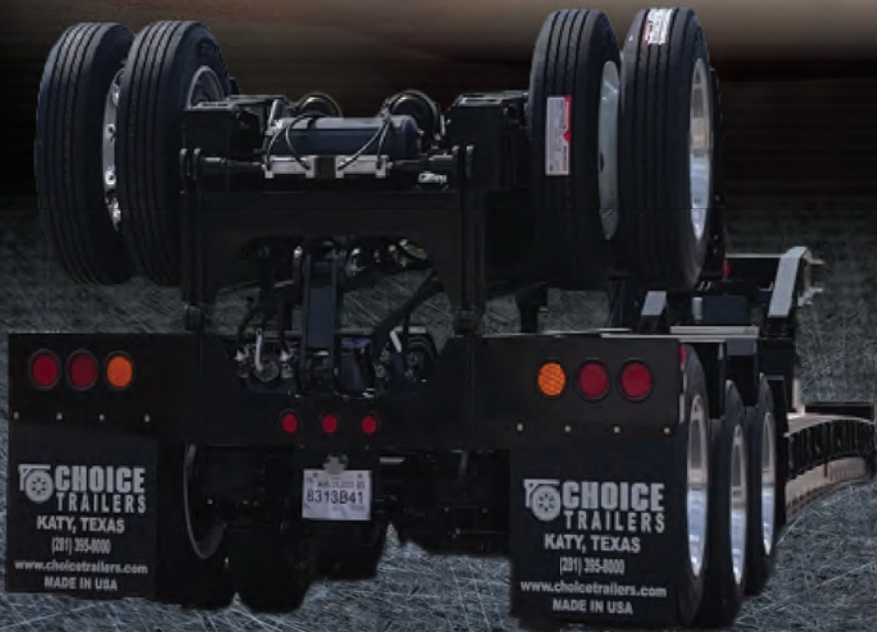

## EXTENDABLE HYDRAULIC DETACHABLE GOOSENECK

### Hydraulic or Manual Flip Axle available

The flip axle allows versatility and provides the ability to accommodate to various load types and bridge laws. The trailer can also be setup for custom axle spacing.