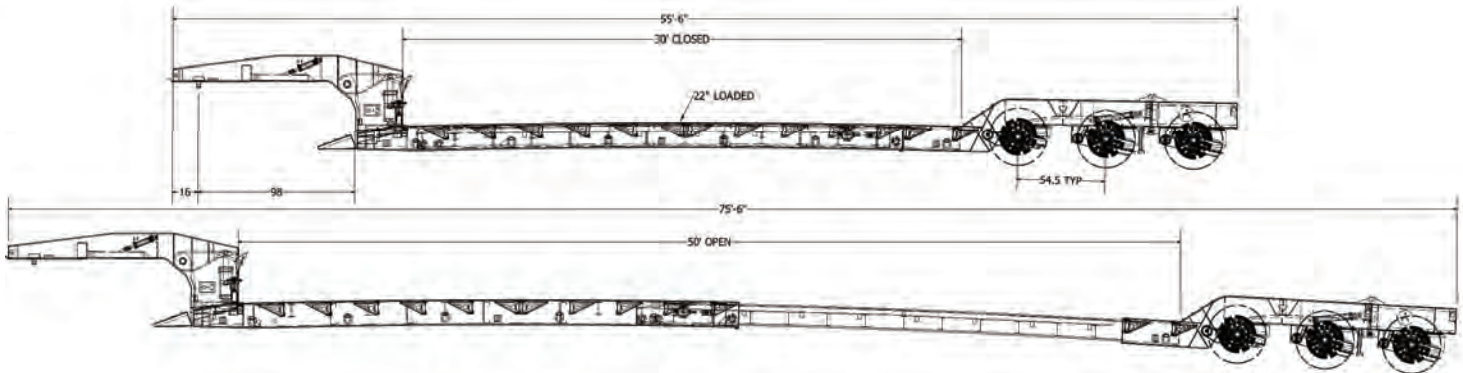

### GENERAL SPECIFICATIONS

**Capacity:** 55-60 tons

**STANDARD DECK LENGTH** 30', 50'

**STANDARD REAR DECK LENGTH** 14'-7"

**STANDARD NECK LENGTH** 12'-6"

**STANDARD DECK WIDTH** 102"

**DECK INSERT** Additional 7' deck length